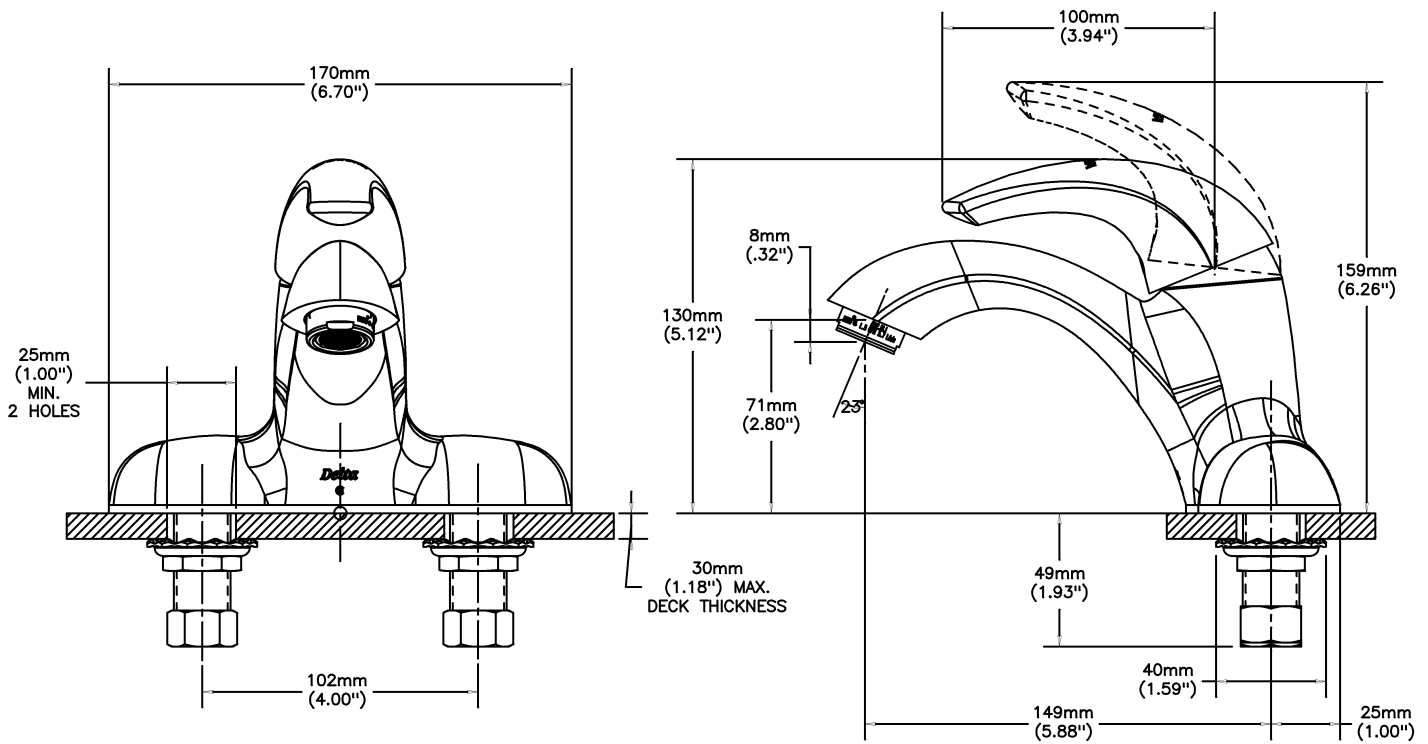

Lavatory Faucets

102mm (4") Centerset with Open Grid Strainer (No Pop-up hole)

Model No: 22C401

COMPLIES WITH:

- CSA certified
- Verified compliant with 0.25% weighted average Pb content regulations
- Complies to ASME A112.18.1/CSA B125.1
- Complies to ASME A112.18.6 for Flex Connector Models
- Indicates compliance to ICC/ANSI A117.1
- (Contact Delta Representative for State and/or Local Approvals)

SPECIFICATION:

- CAST BRASS
- Ceramic cartridge with rotational limit stop
- Metal hold-down package
- Colour coded plug button on handle for hot/cold identification
- Chrome Finish
- Outlet: Vandal Resistant outlet (wrench flats) 1.5 USGPM (5.7L/min)
- Handle#: 1 - Vandal Resistant 89mm(3 1/2") lever handle - ADA compliant- colour indexed

OPERATION:

- Not Available

(Dimensional drawing on following page)

Delta reserves the right (1) to make changes to specifications and materials, and (2) to change or discontinue models, both without notice or obligation. Dimensions are for reference. Measurement may vary plus or minus 6mm(0.25"). Mounting locations are suggested only. Check with local codes for requirements in your area. This spec was produced July 13, 2021.

INLET FOR 3/8" OR 1/2" FLEXIBLE RISER
OR 1/2-14 NPSM COUPLING NUT (NOT SUPPLIED)

Delta reserves the right (1) to make changes to specifications and materials, and (2) to change or discontinue models, both without notice or obligation. Dimensions are for reference. Measurement may vary plus or minus 6mm(0.25"). Mounting locations are suggested only. Check with local codes for requirements in your area. This spec was produced July 13, 2021.